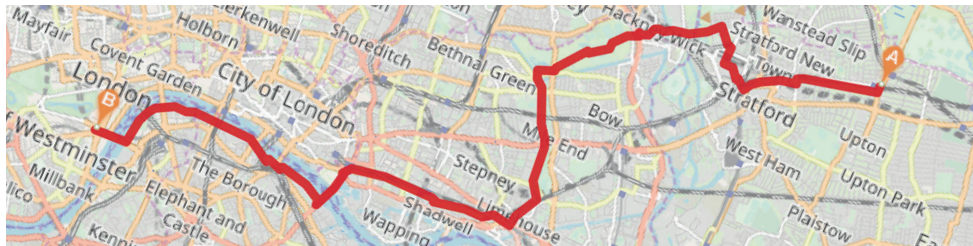

JOIN

Christian Climate Action

DIRECT ACTION,
PUBLIC WITNESS
FOR THE CLIMATE

on a **GREEN
WALK**

to Westminster on
Friday 21st April

Start outside **Forest Gate station at 9.00am**,
or join outside **Stratford station at 9.30am**, for
an 11 mile walk, 80% off road. One café stop,
plus optional toilet stops *en route*.

For route map, see
<https://www.plotaroute.com/route/2171120>

For further details, contact: **John** on **07950 949070** or
Tim at <https://chat.whatsapp.com/FvHHIUKl5h7JxaH3GEmme1>

JOIN

Christian Climate Action

DIRECT ACTION,
PUBLIC WITNESS
FOR THE CLIMATE

on a **GREEN
WALK**

to Westminster on
Friday 21st April

Start outside **Forest Gate station at 9.00am**,
or join outside **Stratford station at 9.30am**, for
an 11 mile walk, 80% off road. One café stop,
plus optional toilet stops *en route*.