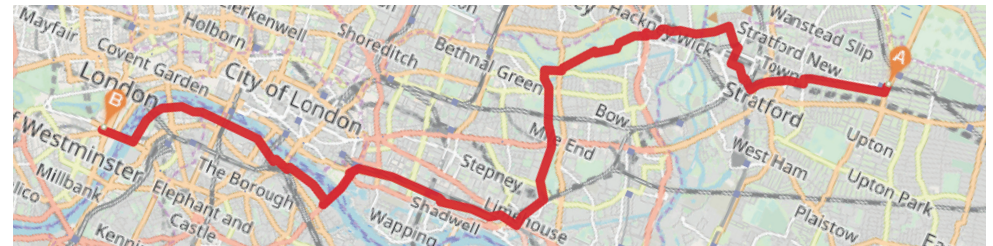

JOIN

Christian Climate Action

DIRECT ACTION,
PUBLIC WITNESS
FOR THE CLIMATE

on a **GREEN
WALK**

to Westminster on
Friday 21st April

Start outside **Forest Gate station at 9.00am**,
or join outside **Stratford station at 9.30am**, for
an 11 mile walk, 80% off road. One café stop,
plus optional toilet stops *en route*.

For route map, see
<https://www.plotaroute.com/route/2171120>

For further details, contact: **John** on **07950 949070** or
Tim at <https://chat.whatsapp.com/FvHHIUKl5h7JxaH3GEmme1>

JOIN

Christian Climate Action

DIRECT ACTION,
PUBLIC WITNESS
FOR THE CLIMATE

on a **GREEN
WALK**

to Westminster on
Friday 21st April

Start outside **Forest Gate station at 9.00am**,
or join outside **Stratford station at 9.30am**, for
an 11 mile walk, 80% off road. One café stop,
plus optional toilet stops *en route*.

For route map, see
<https://www.plotaroute.com/route/2171120>

For further details, contact: **John** on **07950 949070** or
Tim at <https://chat.whatsapp.com/FvHHIUKl5h7JxaH3GEmme1>

Meet with
thousands of
others in
Parliament Square.